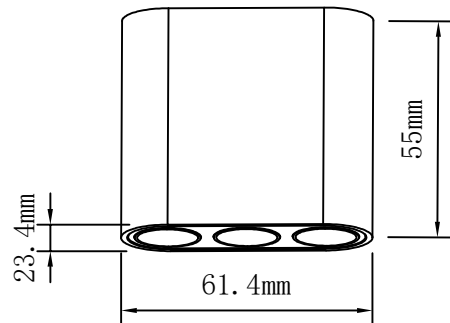

Odeon Light[®]

INSTALLATION INSTRUCTION

COLLECTION:HIGHTECH
7091/15CL

1

2

3

4